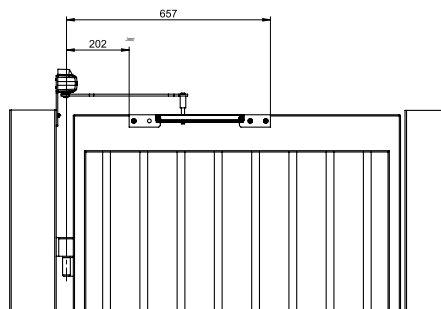

DC680G

Technical attributes, dimensional drawings and order placement information

Our service for you: here you can see the individual advantages of our door closer models for your respective field of business.

The advantages at a glance

Project planners	- Favorably priced, reliable gate closer
Builders	- Quick and easy installation, no welding required - Suitable for left and right handed gates - Easy to adjust
Trade	- Supplied complete with fixing plates, guide rail and mounting screws
User	- Thermodynamic valves for consistent reliable closing in all temperatures - Pinch free guide rail for added safety - Soft opening and strong closing

Specifications for DC680G

ASSA ABLOY DC680G adjustable size rack and pinion gate closer with guide rail for non-paneled garden and pedestrian gates

- Adjustable closing force, for gates from 600 mm to 1400 mm wide
- Independent closing speed and latch speed
- Suitable for garden and pedestrian gates
- Suitable for left and right handed gates

No accessories available

Colour:

- ☐ Silver EV1
- ☐ White, similar to RAL 9016
- ☐ Black, similar to RAL 9004

You can find the complete specification on the internet at: www.assaabloy.co.za

Required space on gates

Left handed shown in diagram
Right handed is the reverse

DC680G silver EV1	DC680G-----EV1-
DC680G white, similar RAL 9016	DC680G-----9016
DC680G black, similar RAL 9004	DC680G-----9004