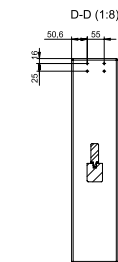

DC680G

Technical attributes, dimensional drawings and order placement information

Our service for you: here you can see the individual advantages of our door closer models for your respective field of business.

The advantages at a glance

Project planners	- Favorably priced, reliable gate closer
Builders	- Quick and easy installation, no welding required - Suitable for left and right handed gates - Easy to adjust
Trade	- Supplied complete with fixing plates, guide rail and mounting screws
User	- Thermodynamic valves for consistent reliable closing in all temperatures - Pinch free guide rail for added safety - Soft opening and strong closing

Specifications for DC680G

ASSA ABLOY DC680G adjustable size rack and pinion gate closer with guide rail for non-paneled garden and pedestrian gates

- Adjustable closing force, for gates from 600 mm to 1400 mm wide
- Independent closing speed and latch speed
- Suitable for garden and pedestrian gates
- Suitable for left and right handed gates

No accessories available

Colour:

- ☐ Silver EV1
- ☐ White, similar to RAL 9016
- ☐ Black, similar to RAL 9004

You can find the complete specification on the internet at: www.assaabloy.co.za

Required space on gates

Left handed shown in diagram
Right handed is the reverse

DC680G silver EV1	DC680G-----EV1-
DC680G white, similar RAL 9016	DC680G-----9016
DC680G black, similar RAL 9004	DC680G-----9004