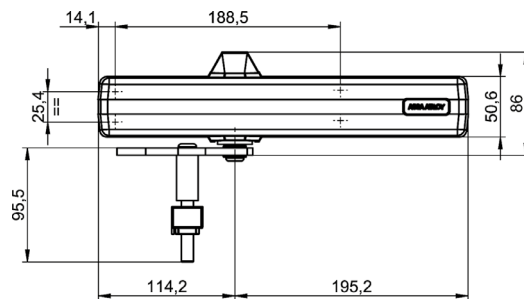

DC680G

Rack and pinion gate closer with guide rail

ASSA ABLOY DC680G

- Suitable for non-paneled garden and pedestrian gates
- Adjustable size
- For single action gates leaf from 600 mm up to 1400 mm
-

Characteristics of DC680G

- Gate closer manufactured from heavy duty cast iron
- Adjustable size suitable for gate widths from 600 mm to 1400 mm
- Independent closing and latch speeds controlled by thermostatic valves ensuring stable closing times at different temperatures
- Pinch free guide rail for added safety
- Soft opening and strong closing
- Suitable for gates with or without protruding bars
- Easy to install no welding required
- Supplied complete with fixing plates, guide rail and mounting screws
- Corrosion resistant finishes: black similar to RAL 9004, silver and white similar RAL 9016

Adjustable to suit gate widths	600 mm to 1400 mm
Adjustable pretension	Yes
Gate swing direction	Left/right handed
Closing speed	Variable between 180°-20°
Latching speed	Variable between 20°-0°
Weight	7.8 kg
Height	75 mm
Depth	62 mm
Length	310 mm

Specifications for DC680G

ASSA ABLOY DC680G adjustable size rack and pinion gate closer with guide rail for non-paneled garden and pedestrian gates

- Adjustable closing force, for gates from 600 mm to 1400 mm wide
- Independent closing speed and latch speed
- Suitable for garden and pedestrian gates
- Suitable for left and right handed gates