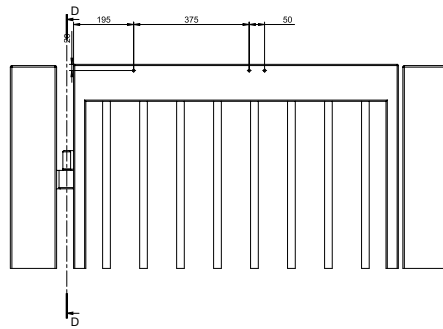

DC680G

Technical attributes, dimensional drawings and order placement information

Our service for you: here you can see the individual advantages of our door closer models for your respective field of business.

The advantages at a glance

Project planners	- Favorably priced, reliable gate closer
Builders	- Quick and easy installation, no welding required - Suitable for left and right handed gates - Easy to adjust
Trade	- Supplied complete with fixing plates, guide rail and mounting screws
User	- Thermodynamic valves for consistent reliable closing in all temperatures - Pinch free guide rail for added safety - Soft opening and strong closing

Specifications for DC680G

ASSA ABLOY DC680G adjustable size rack and pinion gate closer with guide rail for non-paneled garden and pedestrian gates

- Adjustable closing force, for gates from 600 mm to 1400 mm wide
- Independent closing speed and latch speed
- Suitable for garden and pedestrian gates
- Suitable for left and right handed gates

No accessories available

Colour:

- ☐ Silver EV1
- ☐ White, similar to RAL 9016
- ☐ Black, similar to RAL 9004

You can find the complete specification on the internet at: www.assaabloy.co.za

Required space on gates

Left handed shown in diagram
Right handed is the reverse

DC680G silver EV1	DC680G-----EV1-
DC680G white, similar RAL 9016	DC680G-----9016
DC680G black, similar RAL 9004	DC680G-----9004