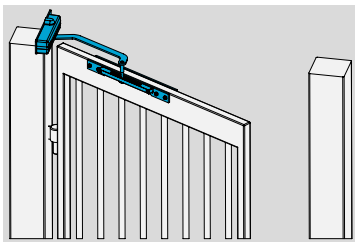

DC680G

Technical attributes, dimensional drawings and order placement information

Our service for you: here you can see the individual advantages of our door closer models for your respective field of business.

The advantages at a glance

Project planners	- Favorably priced, reliable gate closer
Builders	- Quick and easy installation, no welding required - Suitable for left and right handed gates - Easy to adjust
Trade	- Supplied complete with fixing plates, guide rail and mounting screws
User	- Thermodynamic valves for consistent reliable closing in all temperatures - Pinch free guide rail for added safety - Soft opening and strong closing

Specifications for DC680G

ASSA ABLOY DC680G adjustable size rack and pinion gate closer with guide rail for non-paneled garden and pedestrian gates

- Adjustable closing force, for gates from 600 mm to 1400 mm wide
- Independent closing speed and latch speed
- Suitable for garden and pedestrian gates
- Suitable for left and right handed gates

No accessories available

Colour:

- ☐ Silver EV1
- ☐ White, similar to RAL 9016
- ☐ Black, similar to RAL 9004

You can find the complete specification on the internet at: www.assaabloy.co.za

Required space on gates

Left handed shown in diagram
Right handed is the reverse

DC680G silver EV1	DC680G-----EV1-
DC680G white, similar RAL 9016	DC680G-----9016
DC680G black, similar RAL 9004	DC680G-----9004