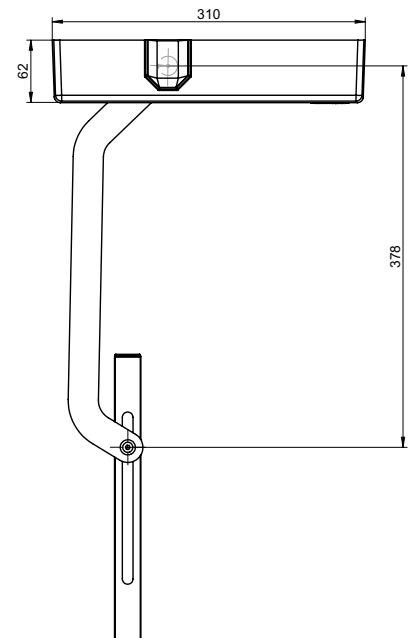

DC680G

Rack and pinion gate closer with guide rail

ASSA ABLOY DC680G

- Suitable for non-paneled garden and pedestrian gates
- Adjustable size
- For single action gates leaf from 600 mm up to 1400 mm
-

Characteristics of DC680G

- Gate closer manufactured from heavy duty cast iron
- Adjustable size suitable for gate widths from 600 mm to 1400 mm
- Independent closing and latch speeds controlled by thermostatic valves ensuring stable closing times at different temperatures
- Pinch free guide rail for added safety
- Soft opening and strong closing
- Suitable for gates with or without protruding bars
- Easy to install no welding required
- Supplied complete with fixing plates, guide rail and mounting screws
- Corrosion resistant finishes: black similar to RAL 9004, silver and white similar RAL 9016

Adjustable to suit gate widths	600 mm to 1400 mm
Adjustable pretension	Yes
Gate swing direction	Left/right handed
Closing speed	Variable between 180°-20°
Latching speed	Variable between 20°-0°
Weight	7.8 kg
Height	75 mm
Depth	62 mm
Length	310 mm