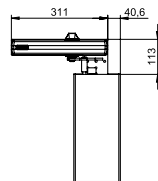

DC680G

Technical attributes, dimensional drawings and order placement information

Our service for you: here you can see the individual advantages of our door closer models for your respective field of business.

The advantages at a glance

Project planners	- Favorably priced, reliable gate closer
Builders	- Quick and easy installation, no welding required - Suitable for left and right handed gates - Easy to adjust
Trade	- Supplied complete with fixing plates, guide rail and mounting screws
User	- Thermodynamic valves for consistent reliable closing in all temperatures - Pinch free guide rail for added safety - Soft opening and strong closing

Specifications for DC680G

ASSA ABLOY DC680G adjustable size rack and pinion gate closer with guide rail for non-paneled garden and pedestrian gates

- Adjustable closing force, for gates from 600 mm to 1400 mm wide
- Independent closing speed and latch speed
- Suitable for garden and pedestrian gates
- Suitable for left and right handed gates

No accessories available

Colour:

- ☐ Silver EV1
- ☐ White, similar to RAL 9016
- ☐ Black, similar to RAL 9004

You can find the complete specification on the internet at: www.assaabloy.co.za

Required space on gates

Left handed shown in diagram
Right handed is the reverse

DC680G silver EV1	DC680G-----EV1-
DC680G white, similar RAL 9016	DC680G-----9016
DC680G black, similar RAL 9004	DC680G-----9004