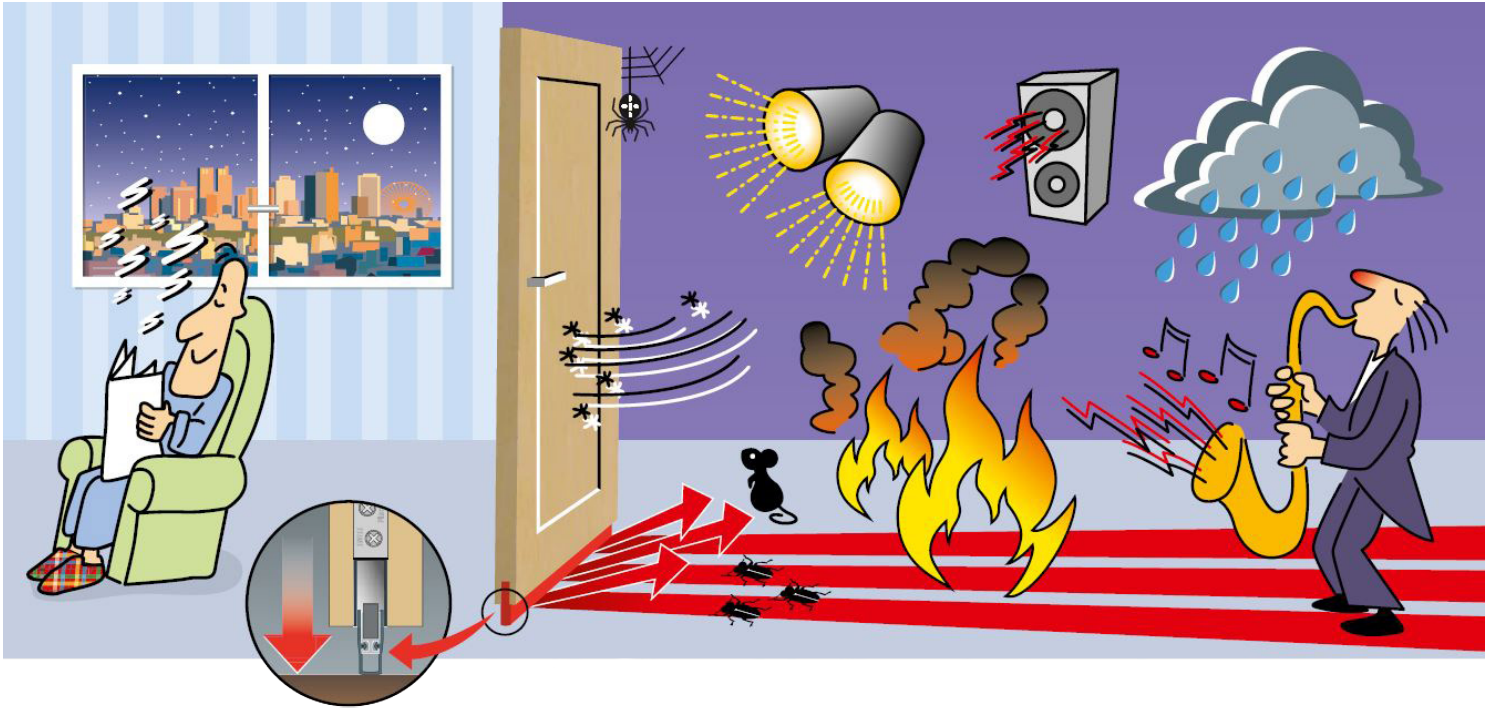

Planet seals protect buildings in multiple ways

Safety Features:

Soundproof; suitable for acoustic rated doors

Smokeproof; suitable for smoke-shielding doors

Fire resistant; suitable for fire-retardant and smoke-shielding doors

Convenience Functions:

Light protection; our seals close the gap under the door

Stops draughts; our seals close the gap under the door

Saving energy; our seals can be installed also in entrance doors

Stops rainwater; the storm remains on the doorstep

Dust protection; our seals close the gap under the door

Stops unpleasant smells; especially for kitchen, garage and toilet

Temperature / climate; separates different rooms

Visit our website for more information on Planet drop down seals, or call your sales representative

www.assaabloyopeningsolutions.co.za