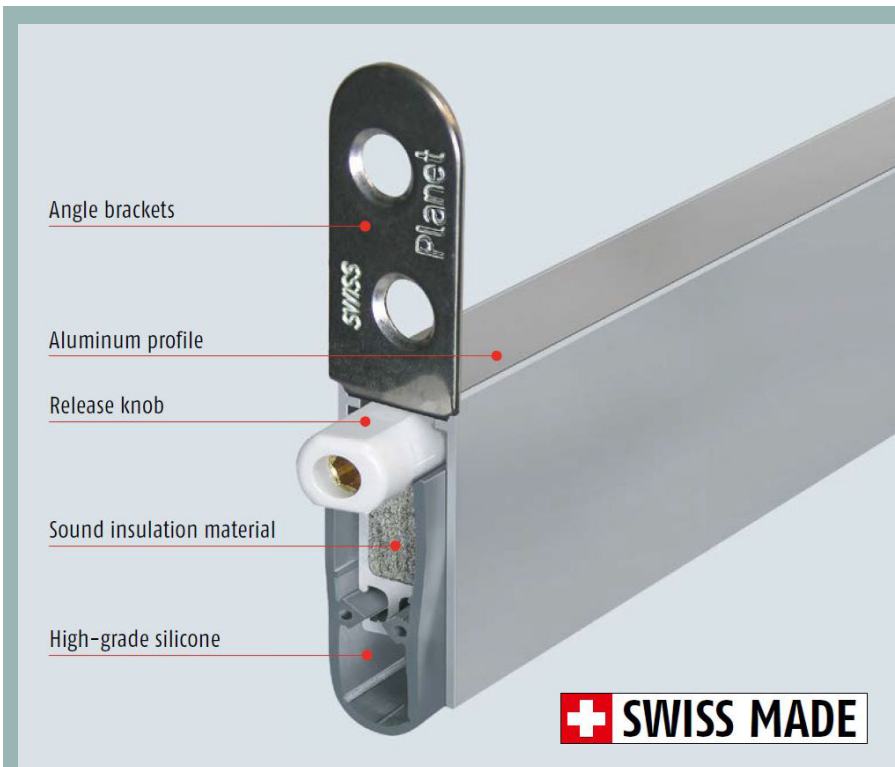

New Planet Drop Down Seals

ASSA ABLOY

Experience a safer
and more open world

ASSA ABLOY SA is proud to announce the introduction of a new product to the market – Drop Down Seals.

Drop down seals are designed to protect homes and businesses from smoke and fire, improve insulation and temperature management, prohibit weather elements to enter the house such as dust, sand and rain water as well as keeping out pests.

The drop down seals are morticed into the bottom of the door, when the door is closed the drop down seal is engaged and drops down to seal the gap between the bottom of the door and the floor. The drop down seals are specifically designed for all floor surfaces and can even work on uneven floor surfaces.

Applications include:

- Timber doors
- Aluminium doors
- Glass doors

Dropdown seals fit all types of openings, swing, sliding, folding and stacking as well as pivot doors.

The illustration below shows a door with and without a Planet drop down seal. A Planet drop down seal closes the gap under the door. Light, noise, draught etc. will be stopped.

The door manufacturer grooves the bottom of the door

The drop-down seal is inserted into groove and fastened with angle brackets and screws

The door has to be assembled and the drop-down seal adjusted – so easy!