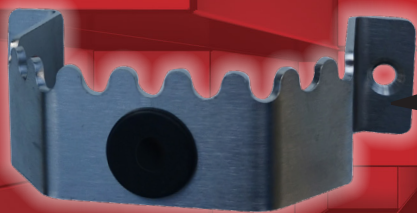

INTRODUCING

The Easy Pull

A Hands-Free Foot Pull

To avoid touching door handles to reduce the potential spread of viruses and bacteria, the UNION Easy Pull provides a convenient solution. This product is made of high quality stainless steel to ensure strength and durability.

Features

- Quick and easy installation
- Works on doors which have a door closer
- Rubber buffer acts as a door stop, protecting door handles and walls
- Wave pattern cut out for enhanced grip
- Suitable for timber, aluminum and metal doors
- Easy to operate