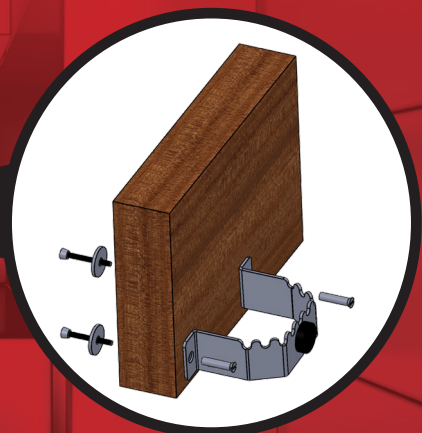

INTRODUCING

The Easy Pull

A Hands-Free Foot Pull

To avoid touching door handles to reduce the potential spread of viruses and bacteria, the UNION Easy Pull provides a convenient solution. This product is made of high quality stainless steel to ensure strength and durability.

Features

- Quick and easy installation
- Works on doors which have a door closer
- Rubber buffer acts as a door stop, protecting door handles and walls
- Wave pattern cut out for enhanced grip
- Suitable for timber, aluminum and metal doors
- Easy to operate